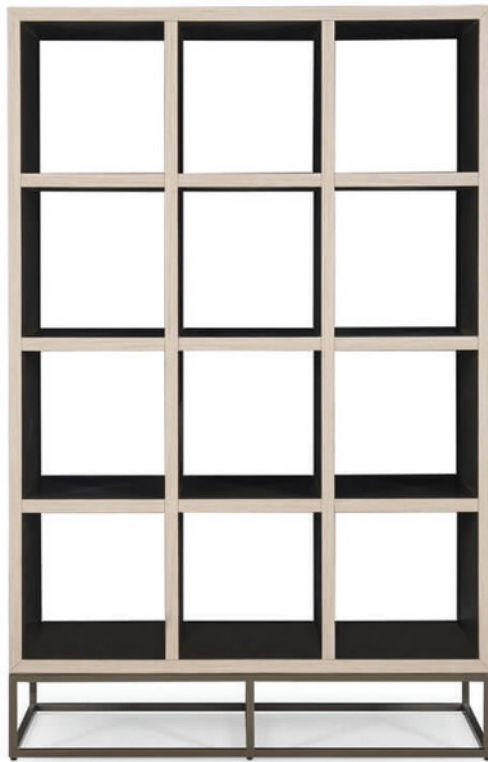

B O L I E R

No. 65024
DISPLAY CASE

47" x 22" x 70.5"
[119 x 56 x 179 cm]
(w * d * h)

Light Oak EV (615) interior
and Dark Gray Lacquer (614)
interior with Burnished Bronze
Metal (410) base

DOMICILE
collection

MICHAEL VANDERBYL
designer