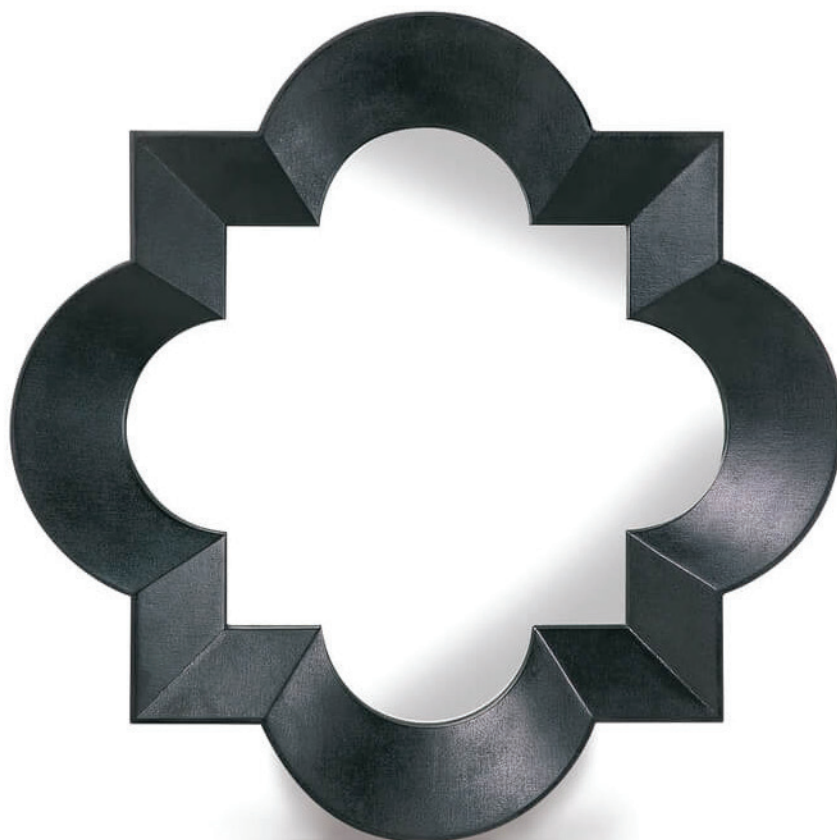

B O L I E R

No. 15001B  
BEVELED CANTED FRAMED MIRROR

ART & ACCESSORIES  
collection

JOHN BLACK  
designer

46" x 4.5" x 46"  
[117 x 11 x 117 cm]  
(w \* d \* h)

Black Linen (1501)