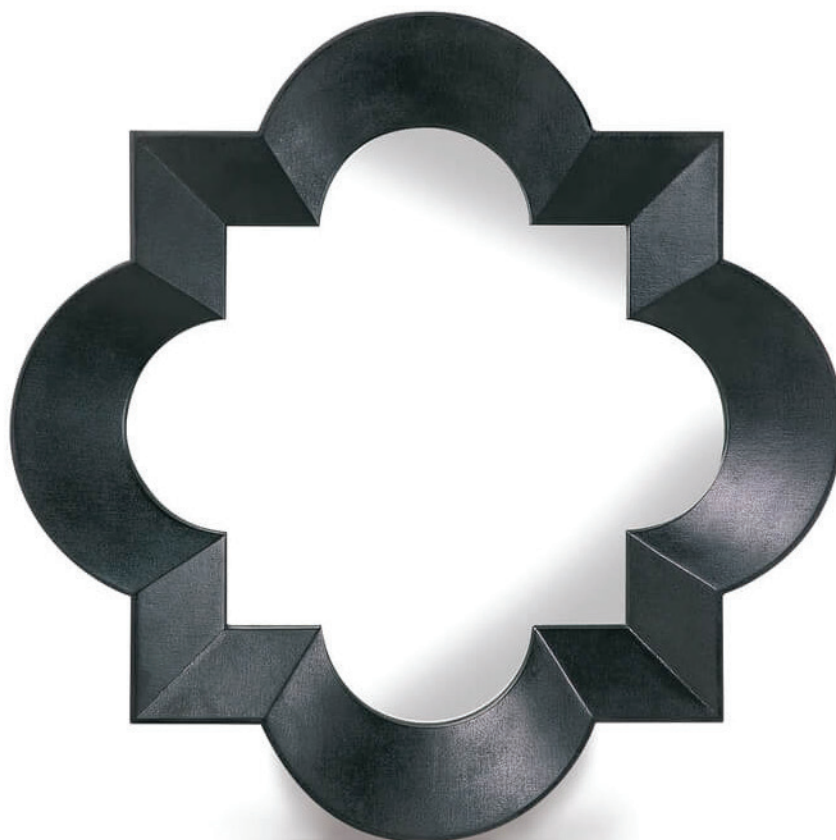

# B O L I E R

No. 15001B

## BEVELED CANTED FRAMED MIRROR

ART & ACCESSORIES  
collection

JOHN BLACK  
designer

46" x 4.5" x 46"  
[117 x 11 x 117 cm]  
(w \* d \* h)

Black Linen (1501)