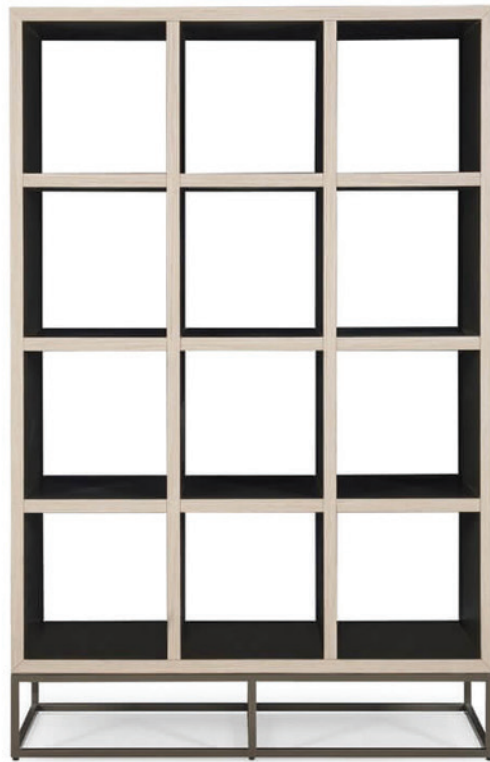

B O L I E R

No. 65024
DISPLAY CASE

47" x 22" x 70.5"
[119 x 56 x 179 cm]
(w * d * h)

Light Oak EV (615) interior
and Dark Gray Lacquer (614)
interior with Burnished Bronze
Metal (410) base

DOMICILE
collection

MICHAEL VANDERBYL
designer