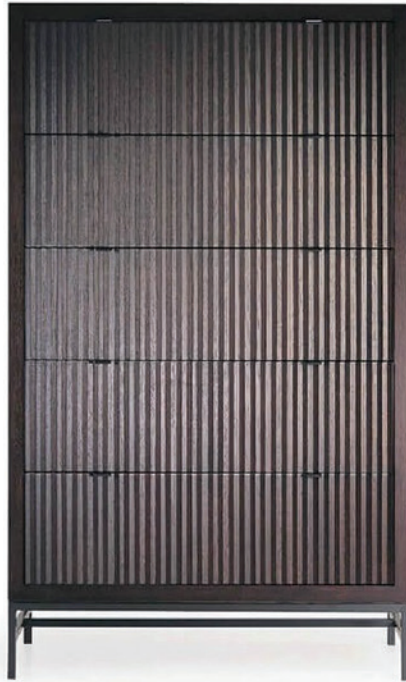

B O L I E R

No. 66052
TALL CHEST

36" x 17.75" x 60"
[92 x 45 x 153 cm]
(w * d * h)

Dark Oak Veneer (601) with
Charcoal Powder Coat (607) base

DOMICILE
collection

MICHAEL VANDERBYL
designer