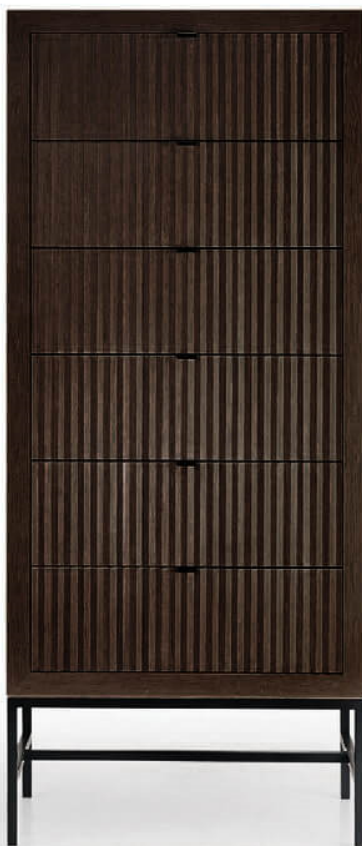

B O L I E R

No. 66053

6 DRAWER CHEST

DOMICILE
collection

MICHAEL VANDERBYL
designer

26" x 20" x 60.25"
[66 x 51 x 153 cm]
(w * d * h)

Dark Oak Veneer (601) with
Charcoal Powder Coat (607)
base