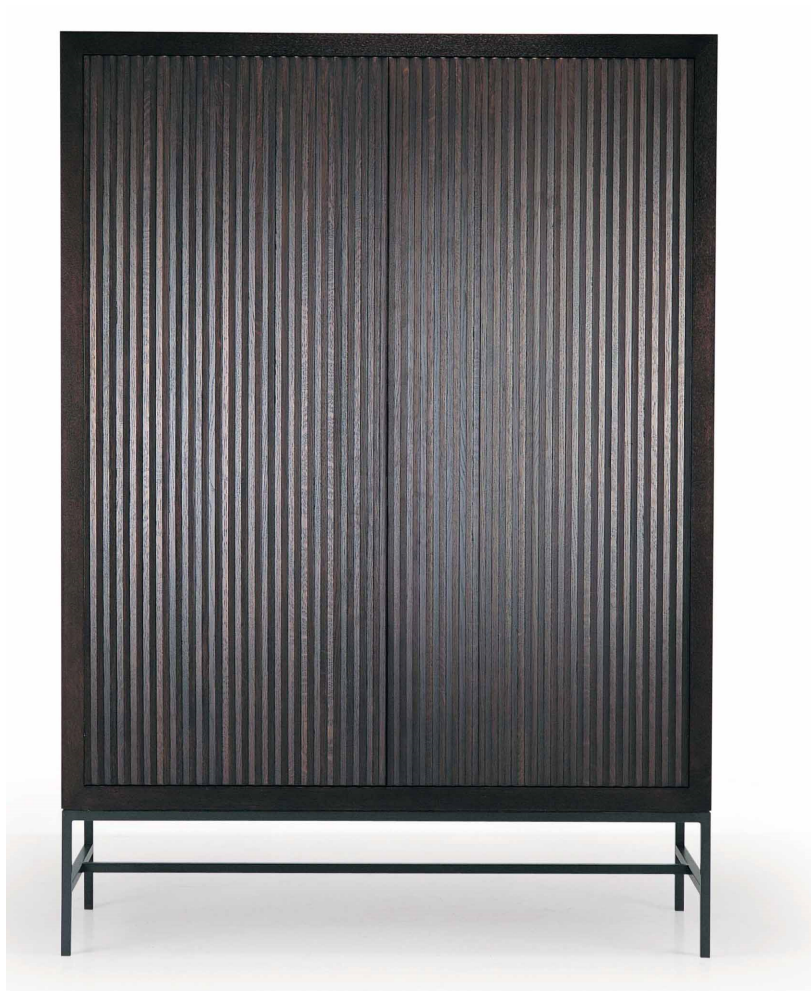

# B O L I E R

No. 66061  
ARMOIRE

48" x 20" x 68"  
[122 x 51 x 173 cm]  
(w \* d \* h)

Dark Oak Veneer (601) with  
Charcoal Powder Coat (607)  
base

DOMICILE  
collection

MICHAEL VANDERBYL  
designer