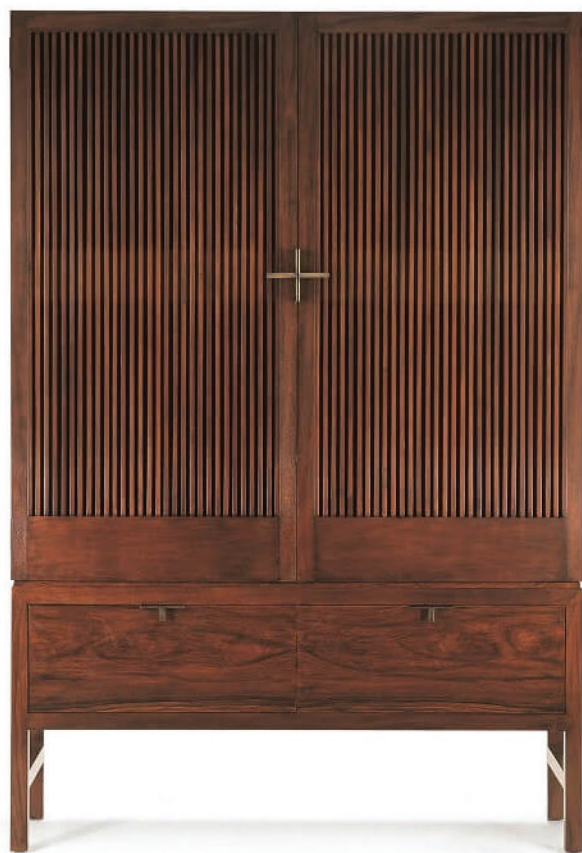

B O L I E R

No. 86006

TALL CABINET

52" x 18" x 76"
[132 x 46 x 193 cm]
(w * d * h)

Walnut Veneer (811) with
Black Lacquer (408) and
Burnished Bronze Metal (410)

KATA
collection

JOHN BLACK
designer