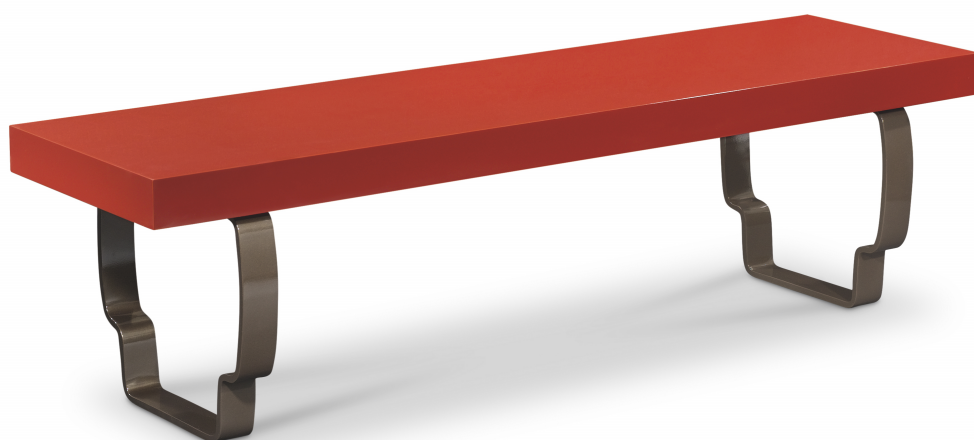

B O L I E R

No. 143002
BENCH

66" x 18" x 18"
[168 x 46 x 46 cm]
(w * d * h)

Cerused Ash Veneer (1401)
seat with Burnished Bronze
Powder Coat (1413) base

KINKOU
collection

JIUN HO
designer

B O L I E R

No. 143002L
BENCH

66" x 18" x 18"
[168 x 46 x 46 cm]
(w * d * h)

Red Lacquer (1412) seat
with Burnished Bronze
Powder Coat (1413) base

KINKOU
collection

JIUN HO
designer