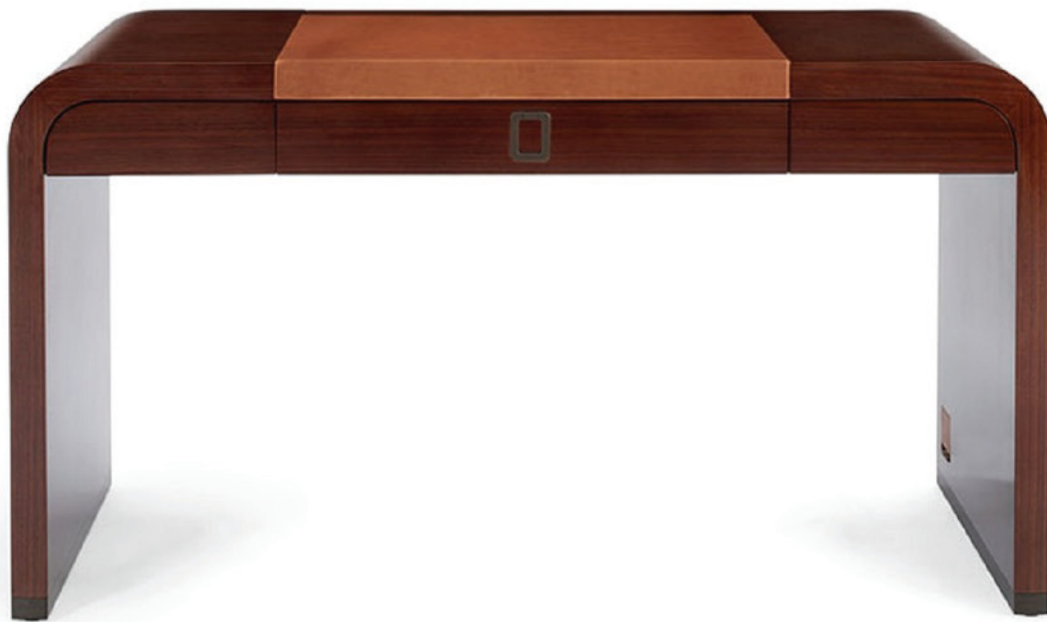

B O L I E R

No. 193018
RADIUS DESK

56" x 24" x 30"
[142 x 61 x 76 cm]
(w * d * h)

Walnut Veneer (1911) with
Dark Bronze Powder Coat
(1913) foot-cap

OBJETS
collection

MICHAEL KIRKPATRICK
designer