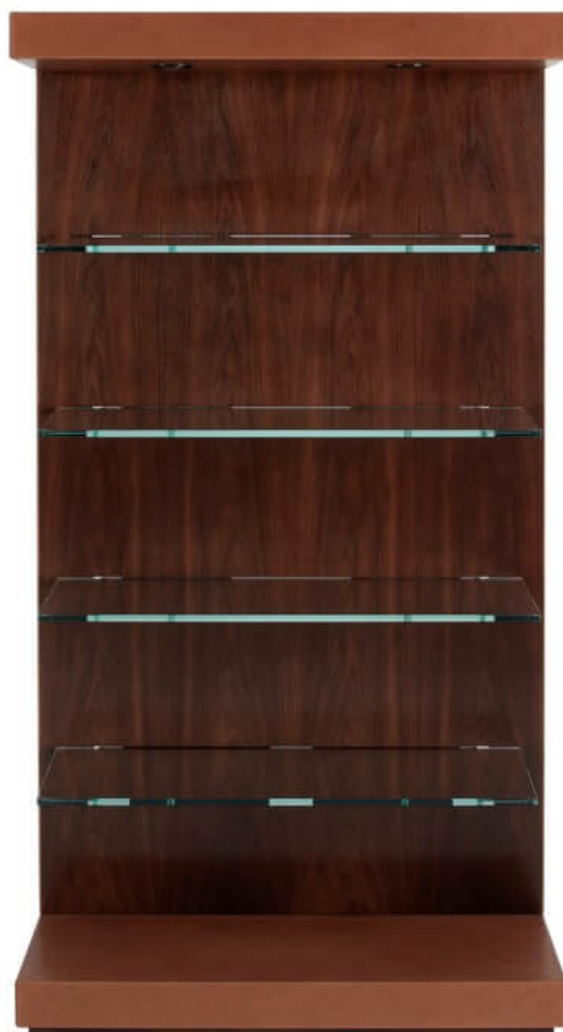

B O L I E R

No. 195008
BOOKCASE

36" x 20" x 72"
[92 x 51 x 183 cm]
(w * d * h)

OBJETS
collection

MICHAEL KIRKPATRICK
designer

Walnut Veneer (1911)