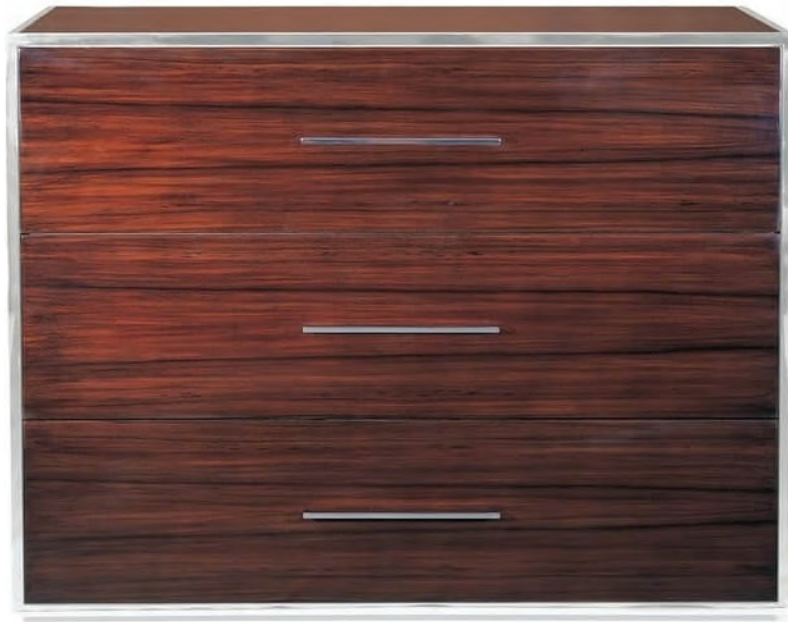

B O L I E R

No. 43020

CAMPAIGN CHEST WITH DRAWERS

BOLIER OCCASIONALS
collection

MICHAEL KIRKPATRICK
designer

32" x 18" x 24.5"
[81 x 46 x 62 cm]
(w * d * h)

Santos Rosewood EV (401)
Maple Veneer (409) and
Polished Stainless Steel (609)