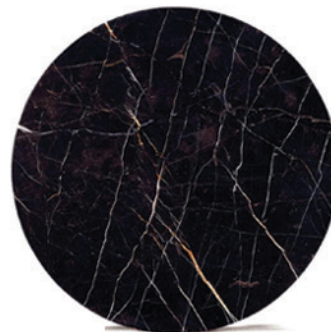

B O L I E R

No. 43028
SIDE TABLE

23.5" dia x 21.5"
[60 dia x 55 cm]
(dia * h)

Marquina Marble (917) top
with Antique Silver Gilt Metal
(407) base

BOLIER OCCASIONALS
collection

JOHN BLACK
designer