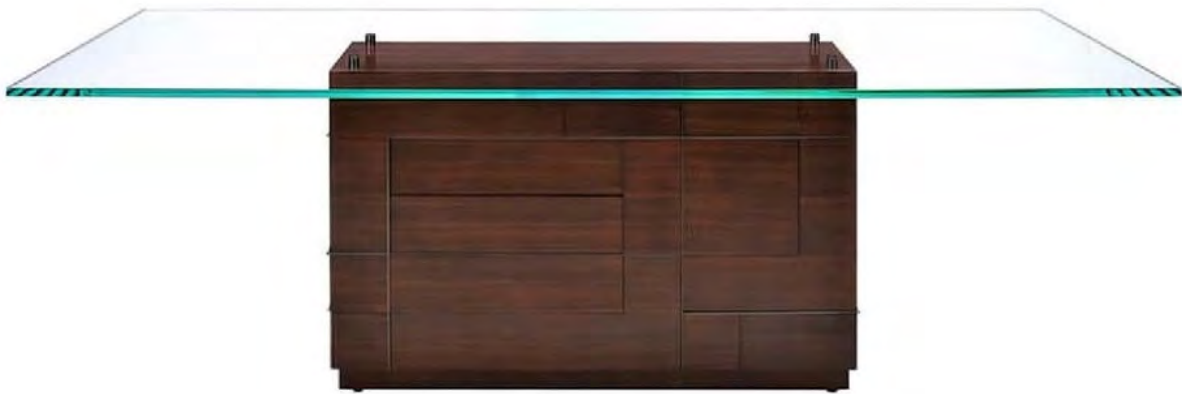

DECCA | HOME

No. JD-15002

KINGSLEY GLASS TOP DINING TABLE

COSMOPOLITAN
collection

DAKOTA JACKSON
designer

96" x 44" x 30"
[244 x 112 x 76 cm]
(w * d * h)

Figured Walnut Veneer
(ET02P09) base with Clear Low
Iron Glass (DC408) top and
PVD Hairline Black (ET07C00)